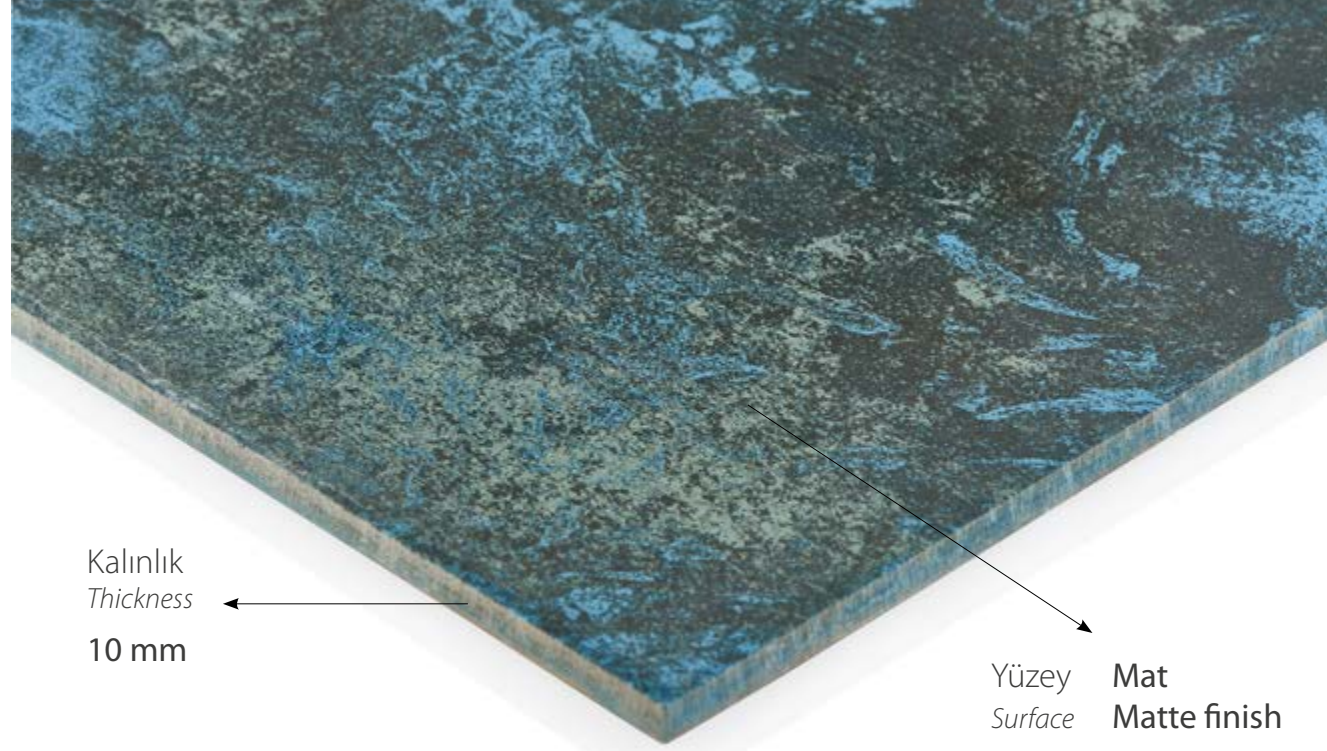

ocean green river

Okyanusların birbirinden farklı muhteşem renk tonları tüm projelere ayrı bir estetik ve zerafet kazandırmaya devam ediyor..

The magnificent color tones of the oceans continue to bring a different aesthetic and elegance to all projects..

Seramik Karo
Ceramic Tile
30 x 60